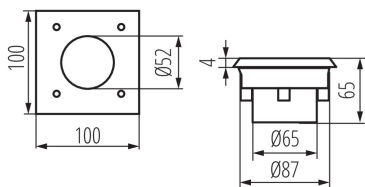

22051 GORDO LED14 SMD-L

In-ground lighting fitting

5905339220516

Kanlux GORDO LED14 is an overrun luminaire with an integrated LED light source for embedding into the ground. It is manufactured of best quality materials owing to which can resist pressure up to 2 tons.

GENERAL DATA:

Colour: stainless steel
Place of assembly: In the ground
Place of application: Indoors and outdoors
Minimum distance from the illuminated object: 0,1m
Compatible with a dimmer: no
Replaceable light source: no
Fixture lighting direction: Top
Length [mm]: 100
Width [mm]: 65
Height [mm]: 100
Wire length [m]: 0.3
Number of chokes: 1
Integrated LED light source: yes

TECHNICAL DATA:

Rated voltage [V]: 220-240 AC
Rated frequency [Hz]: 50/60
Maximum power [W]: 0.7
Class of protection against electric shock: I
Diode type: LED SMD
Luminous flux [lm]: 40
Colour temperature: cold white
Colour temperature [K]: 6500
Colour-rendering index Ra: ≥ 70
Service life [h]: 20000
Number of on/off cycles: ≥ 10000
Luminous efficiency of the lamp [lm/W]: 57
Ambient temperature range to which the product can be exposed: -25÷35
Connection type: Free cable ends
Wire diameter [mm²]: 1
The fixture set includes built-in LED's with the following energy classes: A++,A+,A
Permissible static pressure [kN]: 20
IK class: 10
IP class: 66

LOGISTIC DATA:

Unit of measurement: unit

In-ground lighting fitting

Kanlux GORDO LED14 SMD-L

W skład oprawy wchodzi wbudowane lampy LED

L
E
D

Nie można wymieniać lamp w oprawie

874/2012