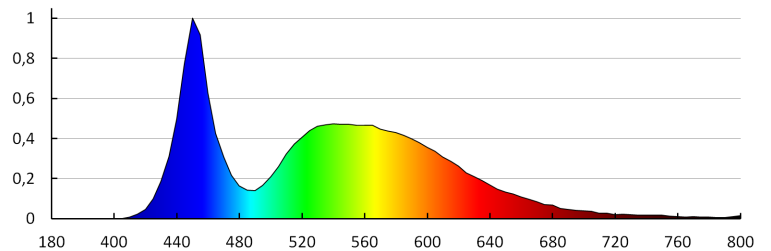

ADDITIONAL INFORMATION:

- Junction box included

KANLUX S.A. (kat 22051) GORDO LED14 SMD / Krzywa rozsyłu światła (biegunowo)