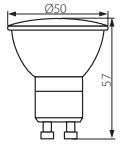

LED Leuchten
LED lamps
Lampes LED