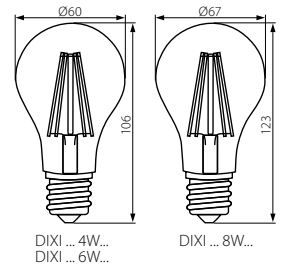

E27

LED
FILAMENT

DIXI FILLED

CLASSIC

DECORI

LED Leuchten
LED lamps
Lampes LED

DIXI FILLED 4W E27-WW

DIXI FILLED 8W E27-WW