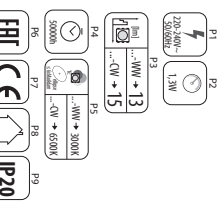

- SOLA LED AC-WW
- TERRA LED AC-WW
- TERRA LED AC-WW
- ARIS LED AC-WW
- SARIL LED AC-WW
- SARIL LED AC-WW

www.karlux.com

MINIATURE USE / APPLICATION

Product can be connected to a supply network which meets energy...