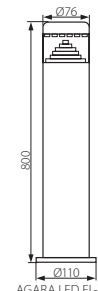

AGARA LED EL-50

AGARA LED EL-80

- ▶ obudowa: stal nierdzewna / klosz: tworzywo sztuczne
- ▶ casing: stainless steel / diffuser: plastic

Kanlux	Kanlux				[g]
AGARA LED EL-14L-UP	18600	stal nierdzewna / stainless steel			370
AGARA LED EL-19I-UP	18601	stal nierdzewna / stainless steel			320
AGARA LED EL-30	18603	stal nierdzewna / stainless steel			460
AGARA LED EL-50	18602	stal nierdzewna / stainless steel			640
AGARA LED EL-80	18604	stal nierdzewna / stainless steel			930