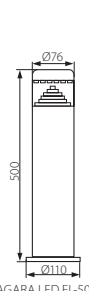

AGARA LED EL-14L-UP

AGARA LED EL-19I-UP

AGARA LED EL-30

AGARA LED EL-50

AGARA LED EL-80

AGARA LED EL-14L-UP

AGARA LED EL-19I-UP

AGARA LED EL-30

AGARA LED EL-50

AGARA LED EL-80

- ▶ obudowa: stal nierdzewna / klosz: tworzywo sztuczne
- ▶ casing: stainless steel / diffuser: plastic

Kanlux	Kanlux				[g]
AGARA LED EL-14L-UP	18600	stal nierdzewna / stainless steel			370
AGARA LED EL-19I-UP	18601	stal nierdzewna / stainless steel			320
AGARA LED EL-30	18603	stal nierdzewna / stainless steel			460
AGARA LED EL-50	18602	stal nierdzewna / stainless steel			640
AGARA LED EL-80	18604	stal nierdzewna / stainless steel			930