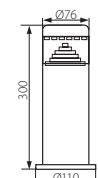

AGARA LED EL-14L-UP

AGARA LED EL-30