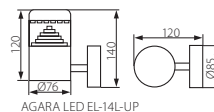

- obudowa: stal nierdzewna / klosz: tworzywo sztuczne
- casing: stainless steel / diffuser: plastic

Kanlux	Kanlux				[g]
AGARA LED EL-14L-UP	18600	stal nierdzewna / stainless steel			370
AGARA LED EL-19I-UP	18601	stal nierdzewna / stainless steel			320
AGARA LED EL-30	18603	stal nierdzewna / stainless steel			460
AGARA LED EL-50	18602	stal nierdzewna / stainless steel			640
AGARA LED EL-80	18604	stal nierdzewna / stainless steel			930

oprawa wykorzystuje diody LED SMD 3528 / lighting fitting uses SMD 3528 LEDs