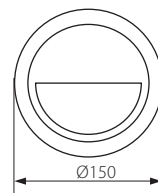

Oprawa ścienna LED / Wall luminaire LED

CROTO LED-GR-L

CROTO LED-GR-O

CROTO LED-GR-L

CROTO LED-GR-O

- ▶ obudowa: tworzywo ABS/ Szyba ochronna: PC
- ▶ casing: ABS material/ protective pane: polycarbonate (PC)