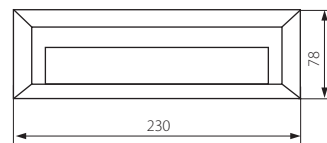

ONSTAR LED-GR

ONSTAR LED-GR

- ▶ obudowa: tworzywo ABS/ Szyba ochronna: PC
- ▶ casing: ABS material/ protective pane: polycarbonate (PC)

							ONSTAR LED-GR	22760	szary / grey	1,7	60	1/-24	216					

CROTO LED

Oprawa ścienna LED / Wall luminaire LED

CROTO LED-GR-L

CROTO LED-GR-O

CROTO LED-GR-L

CROTO LED-GR-O

- ▶ obudowa: tworzywo ABS/ Szyba ochronna: PC
- ▶ casing: ABS material/ protective pane: polycarbonate (PC)