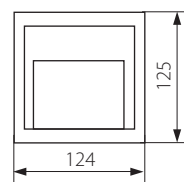

ONSTAR LED-GR

ONSTAR LED-GR

- ▶ obudowa: tworzywo ABS/ Szyba ochronna: PC
- ▶ casing: ABS material/ protective pane: polycarbonate (PC)

							ONSTAR LED-GR	22760	szary / grey	1,7	60	1/-24	216					

CROTO LED

Oprawa ścienna LED / Wall luminaire LED

CROTO LED-GR-L

CROTO LED-GR-O

CROTO LED-GR-L

CROTO LED-GR-O

- ▶ obudowa: tworzywo ABS/ Szyba ochronna: PC
- ▶ casing: ABS material/ protective pane: polycarbonate (PC)