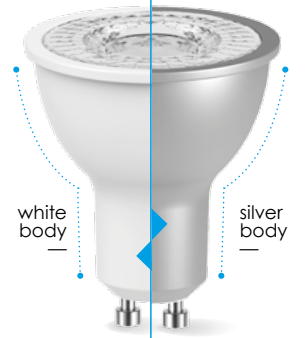

# PRO GU10 LED

LED Leuchten  
LED lamps  
Lampes LED

PRO GU10 LED

special 120° lens

—alike COB effect

PRO GU10 LED

white body

silver body