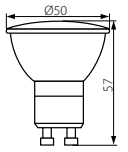

LED Leuchten
LED lamps
Lampes LED

PRO GU10 LED