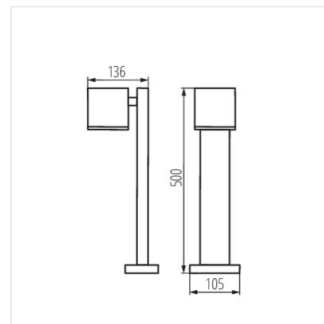

GORI

Garden light fitting with replaceable light source

GORI 50