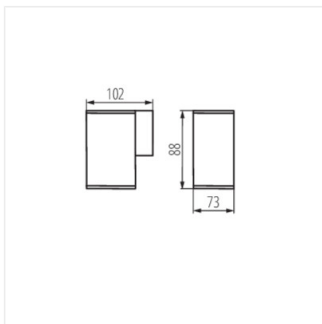

GORI

Garden light fitting with replaceable light source

GORI EL 135