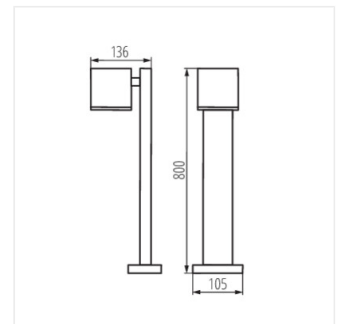

GORI

Garden light fitting with replaceable light source

GORI 80