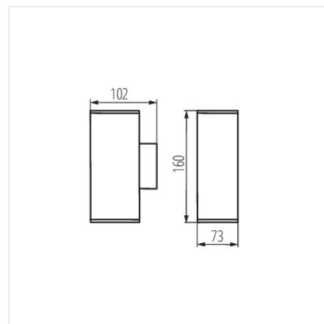

- Enclosure material: aluminum alloy
- Protective glass material: Tempered glass

GORI

Garden light fitting with replaceable light source

GORI EL 135 D

GORI EL 235 D

GORI 50

GORI 80

GORI EL 135