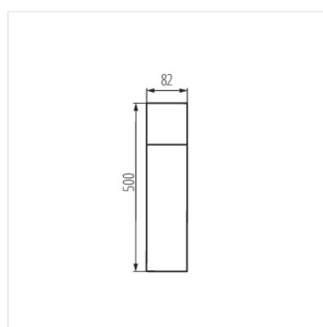

VADRA

Garden light fitting with replaceable light source

VADRA 50