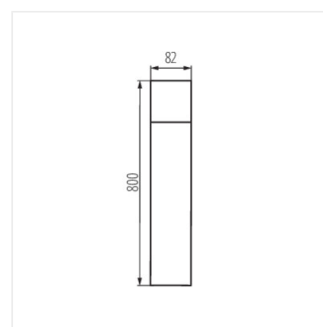

- Maximum light-source height 110mm
- VADRA 21L-UP SE fixture with PIR motion sensor
- Enclosure material: aluminum alloy
- Lampshade material: plastic

VADRA

Garden light fitting with replaceable light source

VADRA 16L-UP

VADRA 21L-UP SE

VADRA 50

VADRA 80

VADRA 16L

VADRA 21L

VADRA 50

VADRA 80