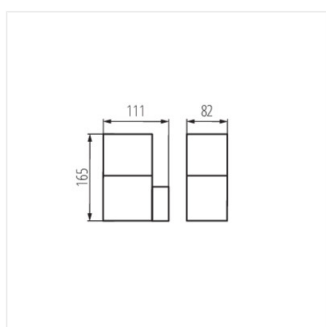

VADRA

Garden light fitting with replaceable light source

VADRA 16L