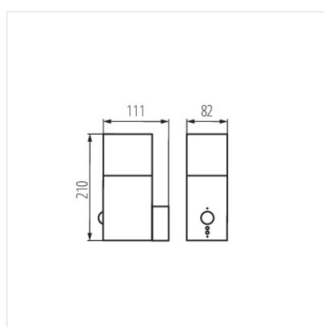

VADRA

Garden light fitting with replaceable light source

VADRA 21L