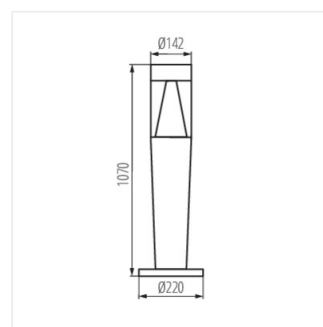

INVO TR

Architectural lighting with replaceable source of light

INVO TR 107