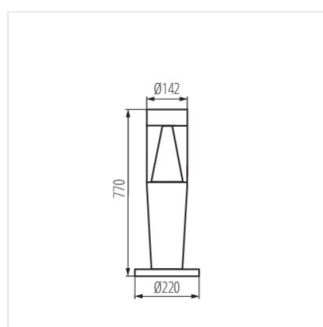

INVO TR

Architectural lighting with replaceable source of light

INVO TR 77