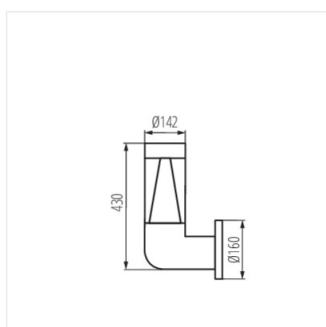

- Transparent lampshade
- Enclosure material: plastic
- Lampshade material: plastic

INVO TR

Architectural lighting with replaceable source of light

INVO TR EL-53-O-GR

INVO TR 47-O-GR

INVO TR 77-O-GR

INVO TR 107-O-GR