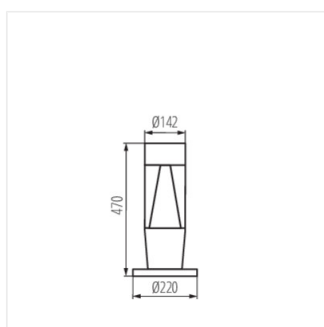

INVO TR

Architectural lighting with replaceable source of light

INVO TR 47