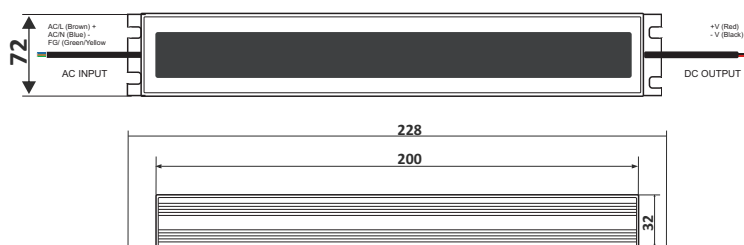

ZASILACZ WODOODPORNY WATERPROOF DRIVER DIMM

DO PRODUKTU POLECAMY TAŚMY LED
WE RECOMMEND OUR LED STRIPS

PS-W-DIMM-300W12V25A	
	PS-W-DIMM-300W
	5908293924438
	67
	300W
	25
	12V
	170-250V AC
PF	>0,56/220 V AC
	-30°/+50°
	228x72x32

Sprawność > 85%
(Efficiency)