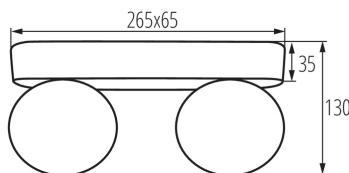

### GENERAL DATA:

**Colour:** graphite  
**Place of assembly:** wall mounted  
**Place of application:** Indoors and outdoors  
**Minimum distance from the illuminated object:** 0,5m  
**Compatible with a dimmer:** no  
**Replaceable light source:** no  
**Length [mm]:** 65  
**Width [mm]:** 265  
**Height [mm]:** 130  
**Integrated LED light source:** yes

### TECHNICAL DATA:

**Rated voltage [V]:** 220-240 AC  
**Rated frequency [Hz]:** 50/60  
**Maximum power [W]:** 13,5  
**Class of protection against electric shock:** I  
**Lampshade material:** plastic  
**Diode type:** LED SMD  
**Luminous flux [lm]:** 650  
**Colour temperature:** white  
**Colour temperature [K]:** 4000  
**Colour uniformity [SDCM]:** ≤6  
**Colour-rendering index Ra:** ≥80  
**Service life [h]:** 30000  
**Number of on/off cycles:** ≥25000  
**Ambient temperature range to which the product can be exposed:** -15÷40  
**Enclosure material:** aluminum alloy  
**Connection type:** Bolt terminal block  
**Range of sections of wires used [mm<sup>2</sup>]:** 1,5-2,5  
**The fixture set includes built-in LED's with the following energy classes:** A++,A+,A  
**Lamp-heating time [s]:** ≤1  
**Lamp-ignition time [s]:** ≤0,5  
**IP class:** 54