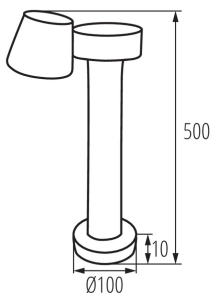

## 32532 DROMI LED 50 7W-GR

LED garden lighting fixture

54IP

### GENERAL DATA:

**Colour:** graphite  
**Place of assembly:** surface mounted  
**Place of application:** Indoors and outdoors  
**Minimum distance from the illuminated object:** 0,5m  
**Compatible with a dimmer:** no  
**Replaceable light source:** no  
**Length [mm]:** 100  
**Width [mm]:** 100  
**Height [mm]:** 500  
**Integrated LED light source:** yes

### TECHNICAL DATA:

**Rated voltage [V]:** 220-240 AC  
**Rated frequency [Hz]:** 50/60  
**Maximum power [W]:** 7,5  
**Class of protection against electric shock:** I  
**Lampshade material:** plastic  
**Diode type:** LED SMD  
**Luminous flux [lm]:** 350  
**Colour temperature:** white  
**Colour temperature [K]:** 4000  
**Colour uniformity [SDCM]:** ≤6  
**Colour-rendering index Ra:** ≥80  
**Service life [h]:** 30000  
**Number of on/off cycles:** ≥25000  
**Ambient temperature range to which the product can be exposed:** -15÷40  
**Enclosure material:** aluminum alloy  
**Connection type:** Bolt terminal block  
**Range of sections of wires used [mm<sup>2</sup>]:** 1,5-2,5  
**The fixture set includes built-in LED's with the following energy classes:** A++,A+,A  
**Lamp-heating time [s]:** ≤1  
**Lamp-ignition time [s]:** ≤0,5  
**IP class:** 54