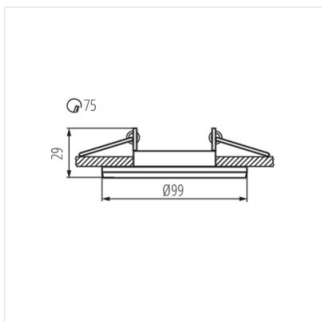

- Enclosure material: aluminum alloy

COLIE

Ring for spotlight fittings

COLIE DTO-W

COLIE DTO-G

COLIE DTO-AL

COLIE DTO-B

COLIE DTO-GR